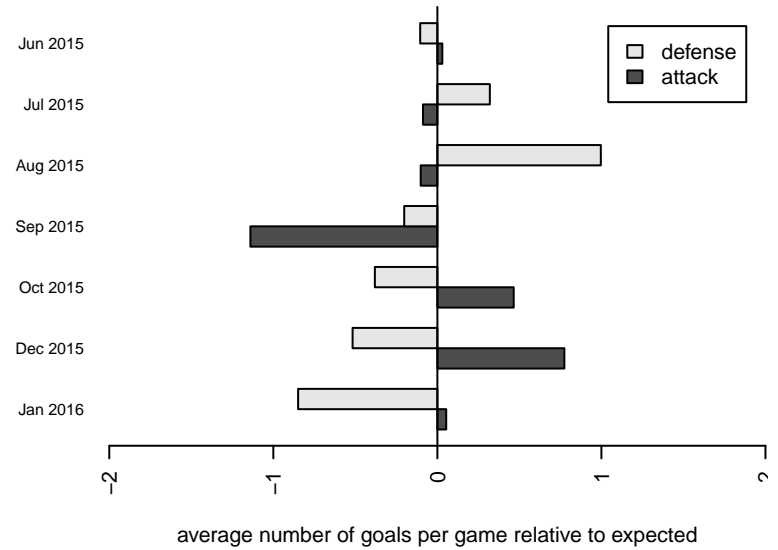

Performance relative to 13 month average