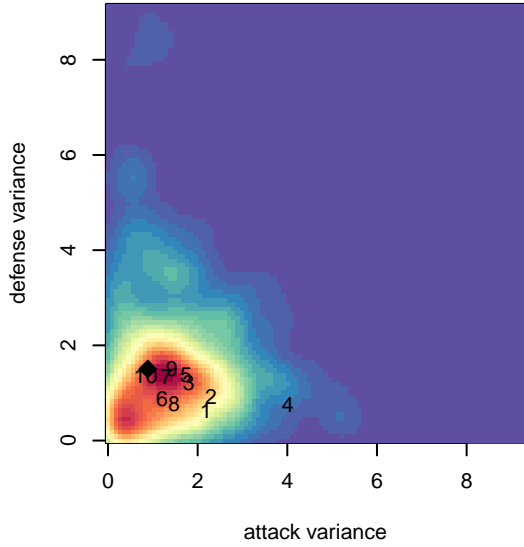

WPFC Navy B00

Washington Premier FC
 Tacoma, WA
 B00 total strength=1263
 attack=6.15 defense=4.01
 fall league = RCL B00 Div 4
 notes= Hussen 2015

alt names used:
 WASHINGTON PREIMER WPFC B 00 NAVY (
 WPFC 00 Navy
 WPFC B00 Navy
 WPFC B00 Navy C
 Washington Premier FC B00 Navy
 WASHINGTON PREMIER FOOTBALL WPFC I
 WPFC B00 Navy C

WPFC Navy B00
 Dots are actual minus expected GF (blue circles) and GA (red triangles).
 Blue line is smoothed change in attack strength. Red is smoothed change in defense strength.

**attack and defense variance (black dot)
relative to other teams
and top 10 in region**