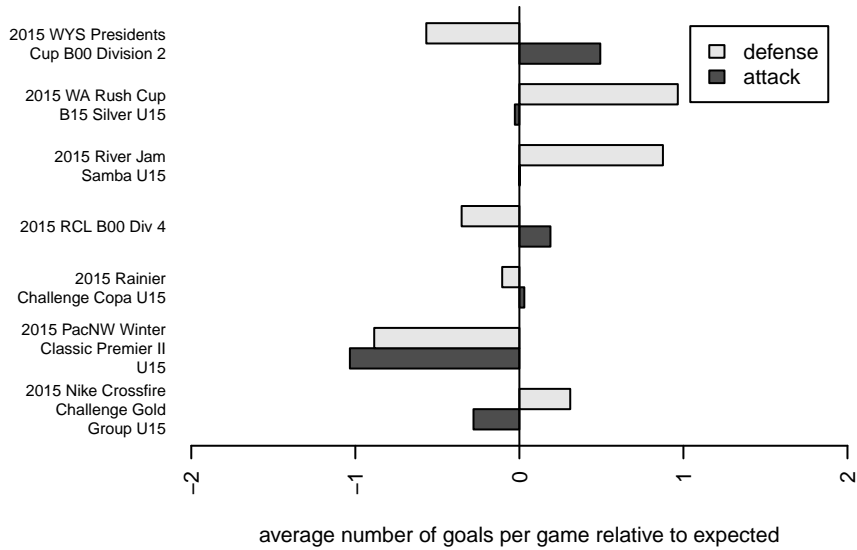

Performance relative to 13 month average