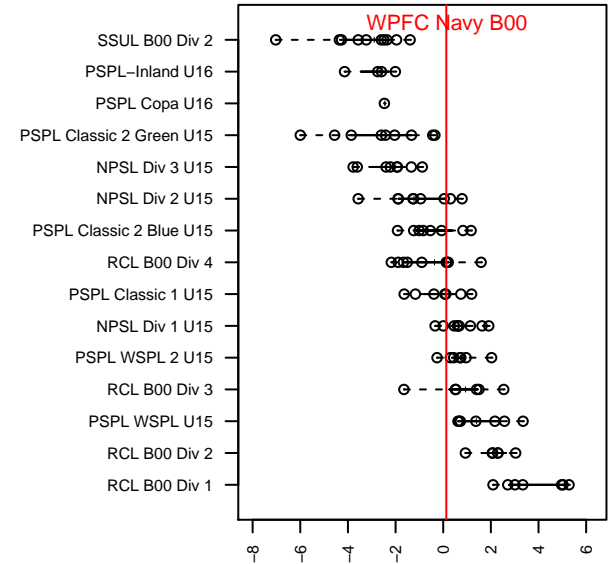

**attack and defense rating
relative to others at age
and all opponents in last 13 months**