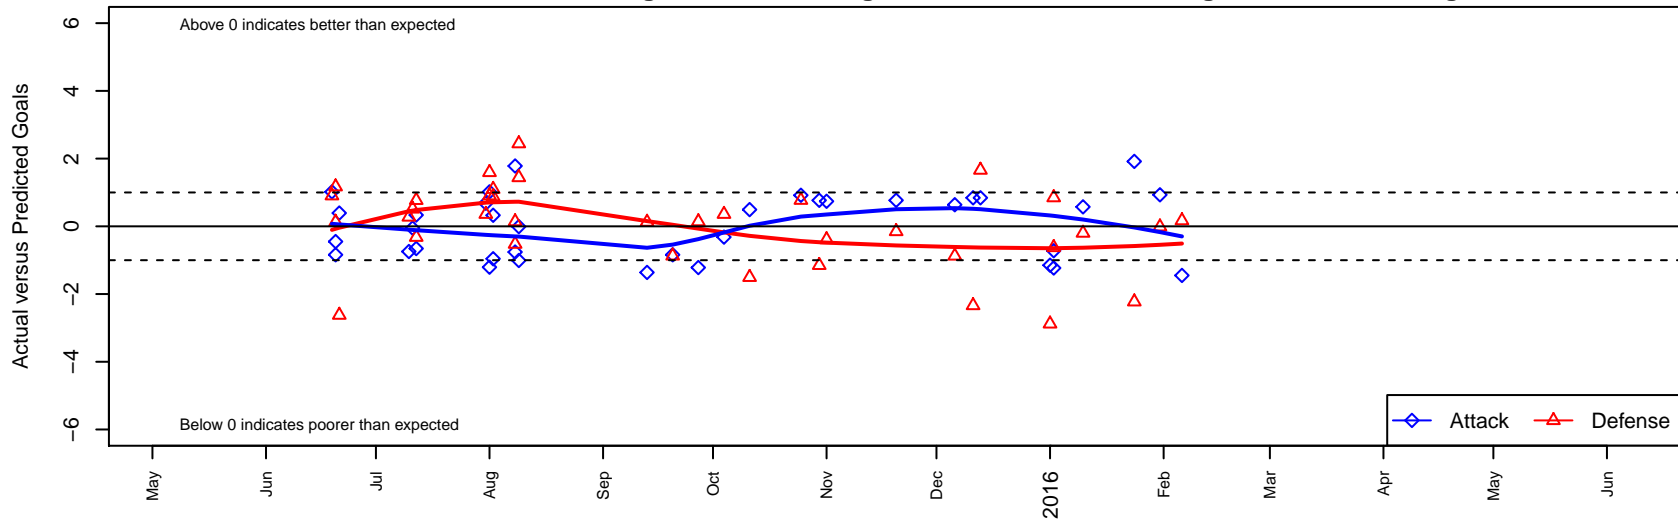

WPFC Navy B00

Washington Premier FC
 Tacoma, WA
 B00 total strength=1263
 attack=6.15 defense=4.01
 fall league = RCL B00 Div 4
 notes= Hussen 2015

alt names used:
 WASHINGTON PREIMER WPFC B 00 NAVY (
 WPFC 00 Navy
 WPFC B00 Navy
 WPFC B00 Navy C
 Washington Premier FC B00 Navy
 WASHINGTON PREMIER FOOTBALL WPFC I
 WPFC B00 Navy C

WPFC Navy B00
 Dots are actual minus expected GF (blue circles) and GA (red triangles).
 Blue line is smoothed change in attack strength. Red is smoothed change in defense strength.

**attack and defense variance (black dot)
relative to other teams
and top 10 in region**